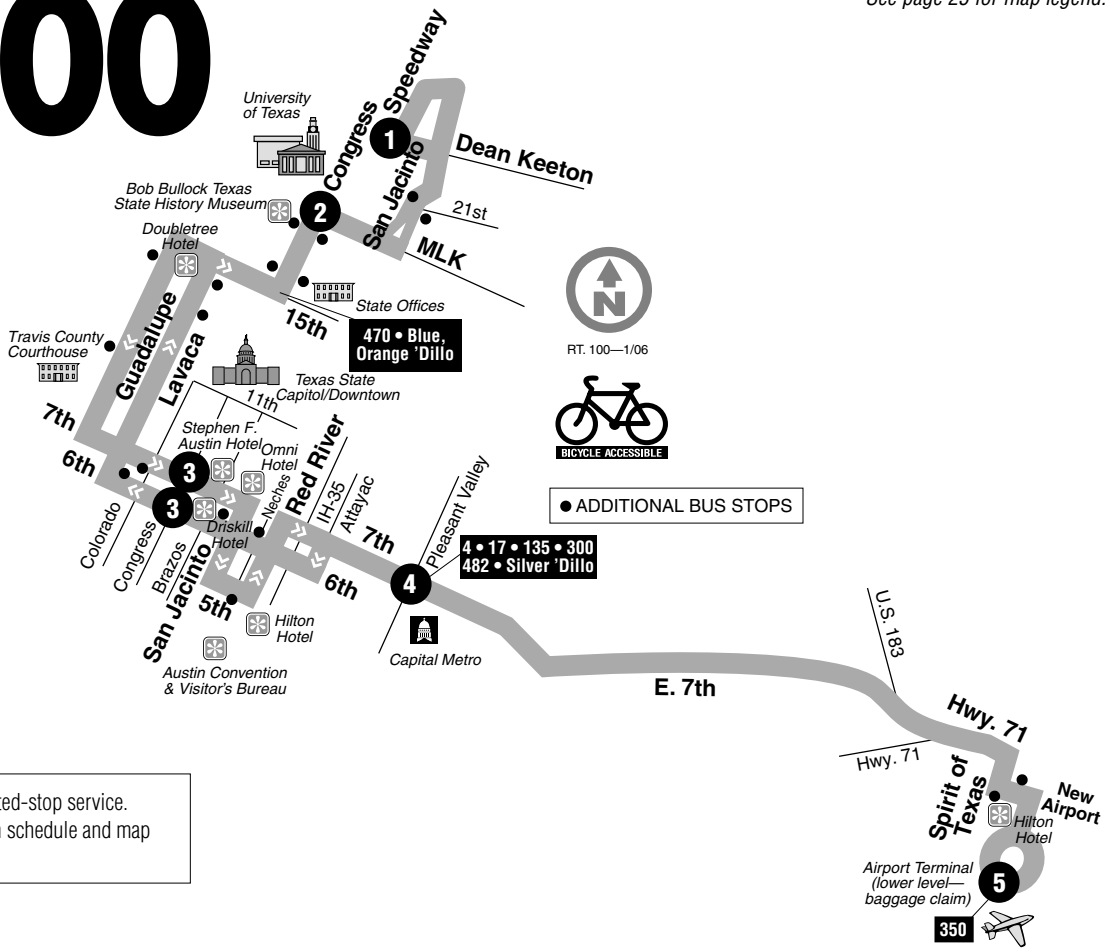

ROUTE 100

Airport Flyer

Note: The 100 is a limited-stop service. Only bus stops listed on schedule and map are served.

Outbound—To Airport

Inbound—To Downtown/UT Campus

100 WEEKDAYS / OUTBOUND						100 WEEKDAYS / INBOUND					
1	2	3	4	5	To Route/Garage	5	4	3	2	1	To Route/Garage
DEAN KEETON AT SPEEDWAY	CONGRESS AT 18TH	7TH AT CONGRESS	E. 7TH AT PLEASANT VALLEY	AIRPORT LOWER LEVEL		AIRPORT LOWER LEVEL	E. 7TH AT PLEASANT VALLEY	6TH AT CONGRESS	CONGRESS AT 18TH	DEAN KEETON AT SPEEDWAY	
—	4:52	5:00	5:08	5:18		5:20	5:31	5:39	5:46	5:51	
—	5:32	5:40	5:48	5:58		6:00	6:11	6:19	6:26	6:31	
6:04	6:10	6:18	6:28	6:38		6:40	6:51	6:59	7:07	7:13	
6:44	6:50	6:58	7:08	7:18		7:20	7:31	7:39	7:47	7:53	
7:24	7:30	7:38	7:48	7:58		8:00	8:11	8:19	8:27	8:33	
8:04	8:10	8:18	8:28	8:38		8:40	8:51	8:59	9:07	9:13	
8:45	8:51	8:58	9:08	9:18		9:20	9:31	9:38	9:45	9:51	
9:25	9:31	9:38	9:48	9:58		10:00	10:11	10:18	10:25	10:31	
10:05	10:11	10:18	10:28	10:38		10:40	10:51	10:58	11:05	11:11	
10:45	10:51	10:58	11:08	11:18		11:20	11:31	11:38	11:45	11:51	
11:25	11:31	11:38	11:48	11:58		12:00	12:11	12:18	12:25	12:31	
12:05	12:11	12:18	12:28	12:38		12:40	12:51	12:58	1:05	1:11	
12:45	12:51	12:58	1:08	1:18		1:20	1:31	1:38	1:45	1:51	
1:25	1:31	1:38	1:48	1:58		2:00	2:12	2:20	2:28	2:35	
2:03	2:09	2:17	2:27	2:38		2:40	2:52	3:00	3:08	3:15	
2:43	2:49	2:57	3:07	3:18		3:20	3:32	3:40	3:48	3:55	
3:23	3:29	3:37	3:47	3:58		4:00	4:12	4:20	4:28	4:35	
4:03	4:09	4:17	4:27	4:38		4:40	4:52	5:00	5:08	5:15	
4:43	4:49	4:57	5:07	5:18		5:20	5:32	5:40	5:48	5:55	
5:23	5:29	5:37	5:47	5:58		6:00	6:12	6:20	6:28	6:35	
6:03	6:09	6:17	6:27	6:38		6:40	6:52	7:00	7:08	7:15	
6:46	6:52	6:59	7:08	7:18		7:20	7:30	7:37	7:44	7:49	
7:24	7:30	7:37	7:46	7:56		8:00	8:10	8:17	8:24	8:29	
8:04	8:10	8:17	8:26	8:36		8:40	8:50	8:57	9:04	9:09	
8:44	8:50	8:57	9:06	9:16		9:20	9:30	9:37	9:44	9:49	
9:24	9:30	9:37	9:46	9:56		10:00	10:10	10:17	10:24	10:29	
10:04	10:10	10:17	10:26	10:36		10:40	10:50	10:57	11:04	11:09	G
10:44	10:50	10:57	11:06	11:16		11:20	11:30	11:37	11:44	11:49	G